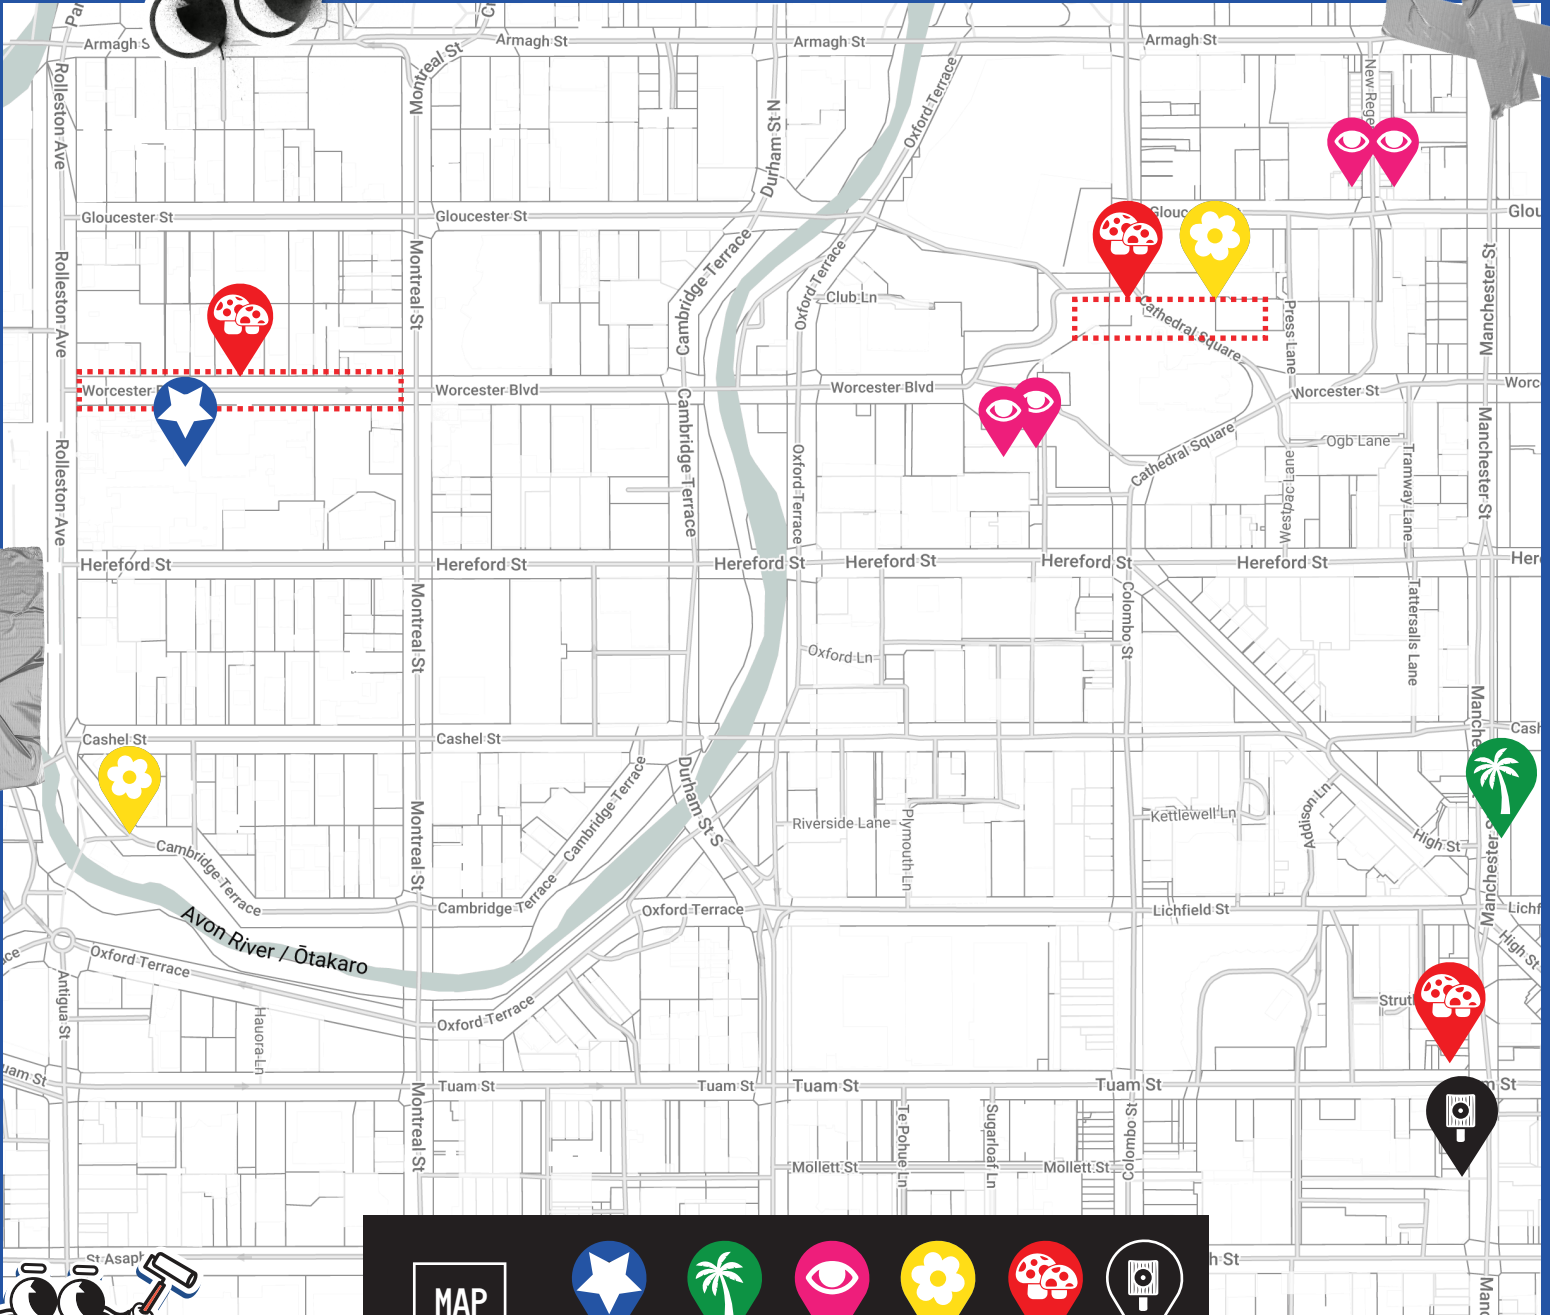

ARTIST TRAIL MAP

MAP
KEY

DARK BALLAD

MEEP

JESSIE R

BLOOM

GHOSTCAT
& YIKES

IKARUS

MAP KEY

DARK BALLAD

MEEP

JESSIE R

BLOOM

GHOSTCAT & YIKES

IKARUS