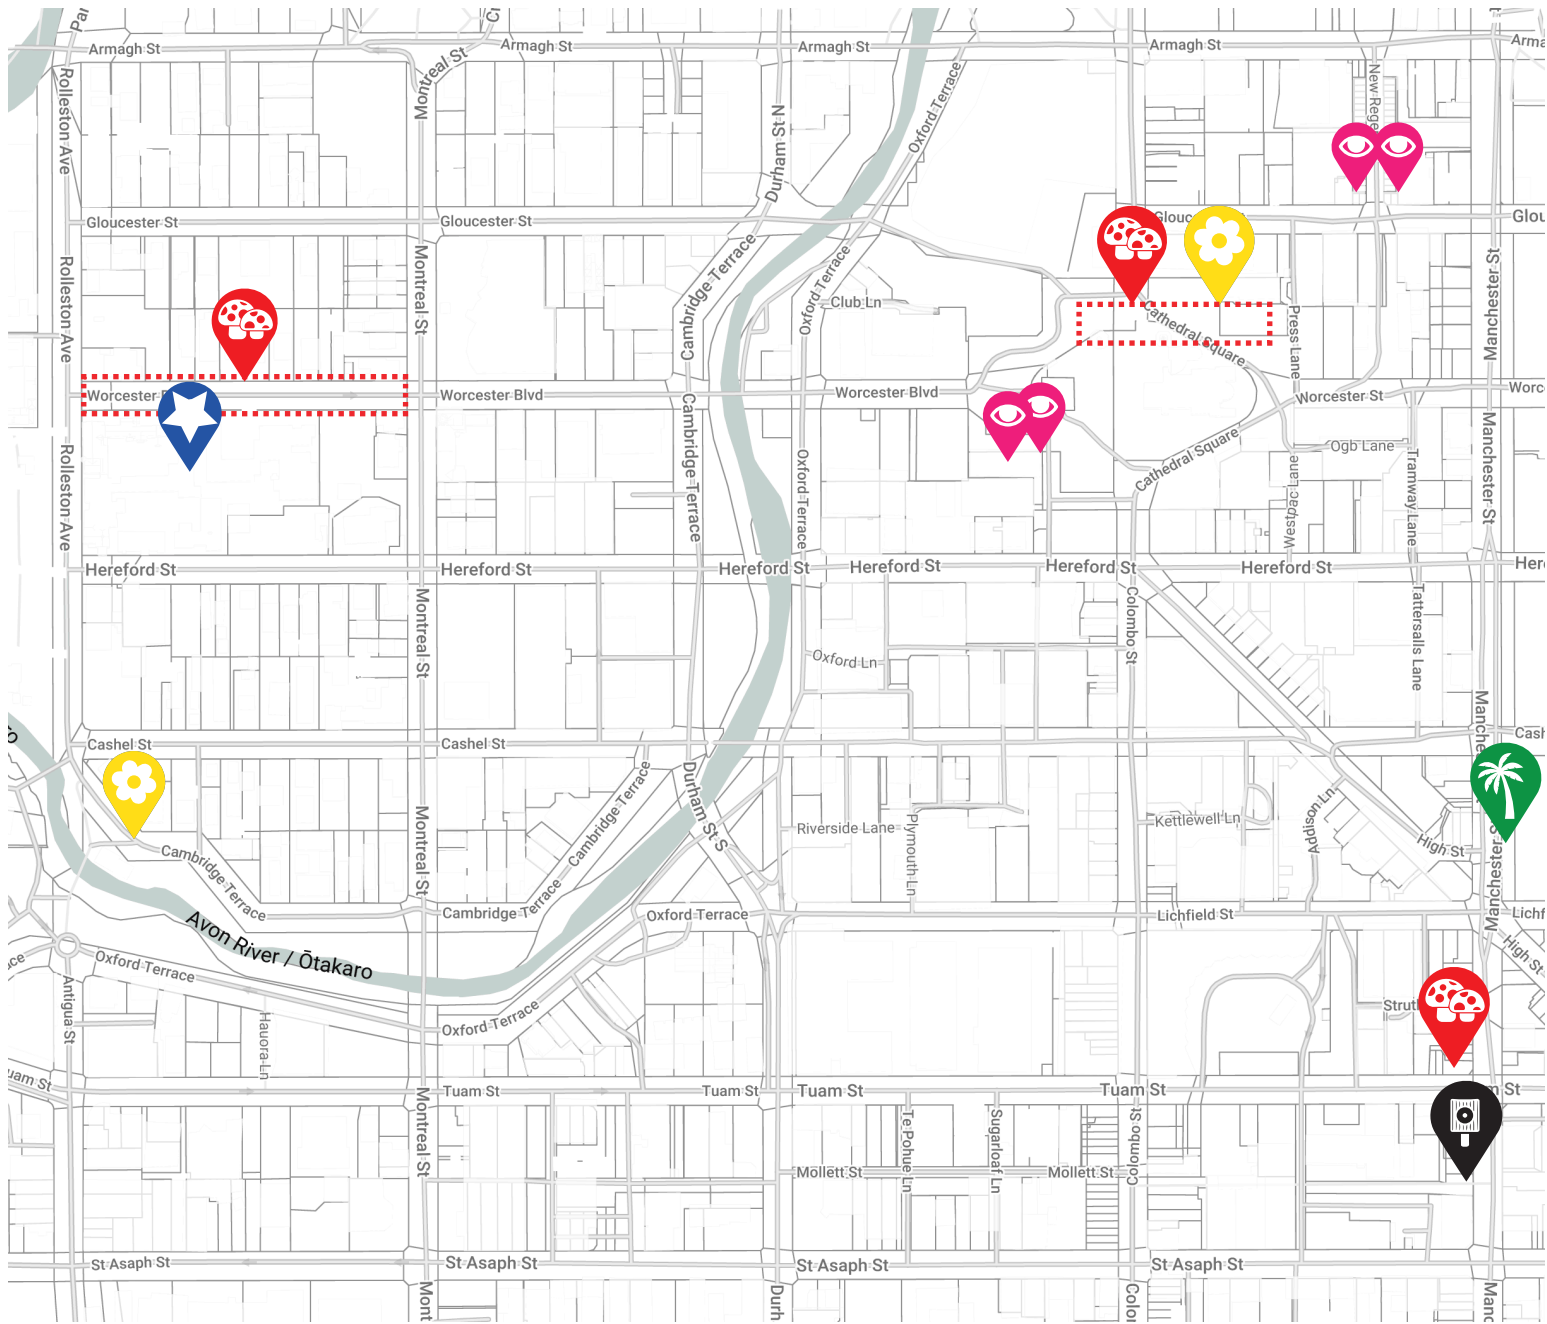

ARTIST TRAIL MAP

MAP
KEY

DARK BALLAD

MEEP

JESSIE R

BLOOM

GHOSTCAT
& YIKES

IKARUS

MAP KEY

DARK BALLAD

MEEP

JESSIE R

BLOOM

GHOSTCAT & YIKES

IKARUS